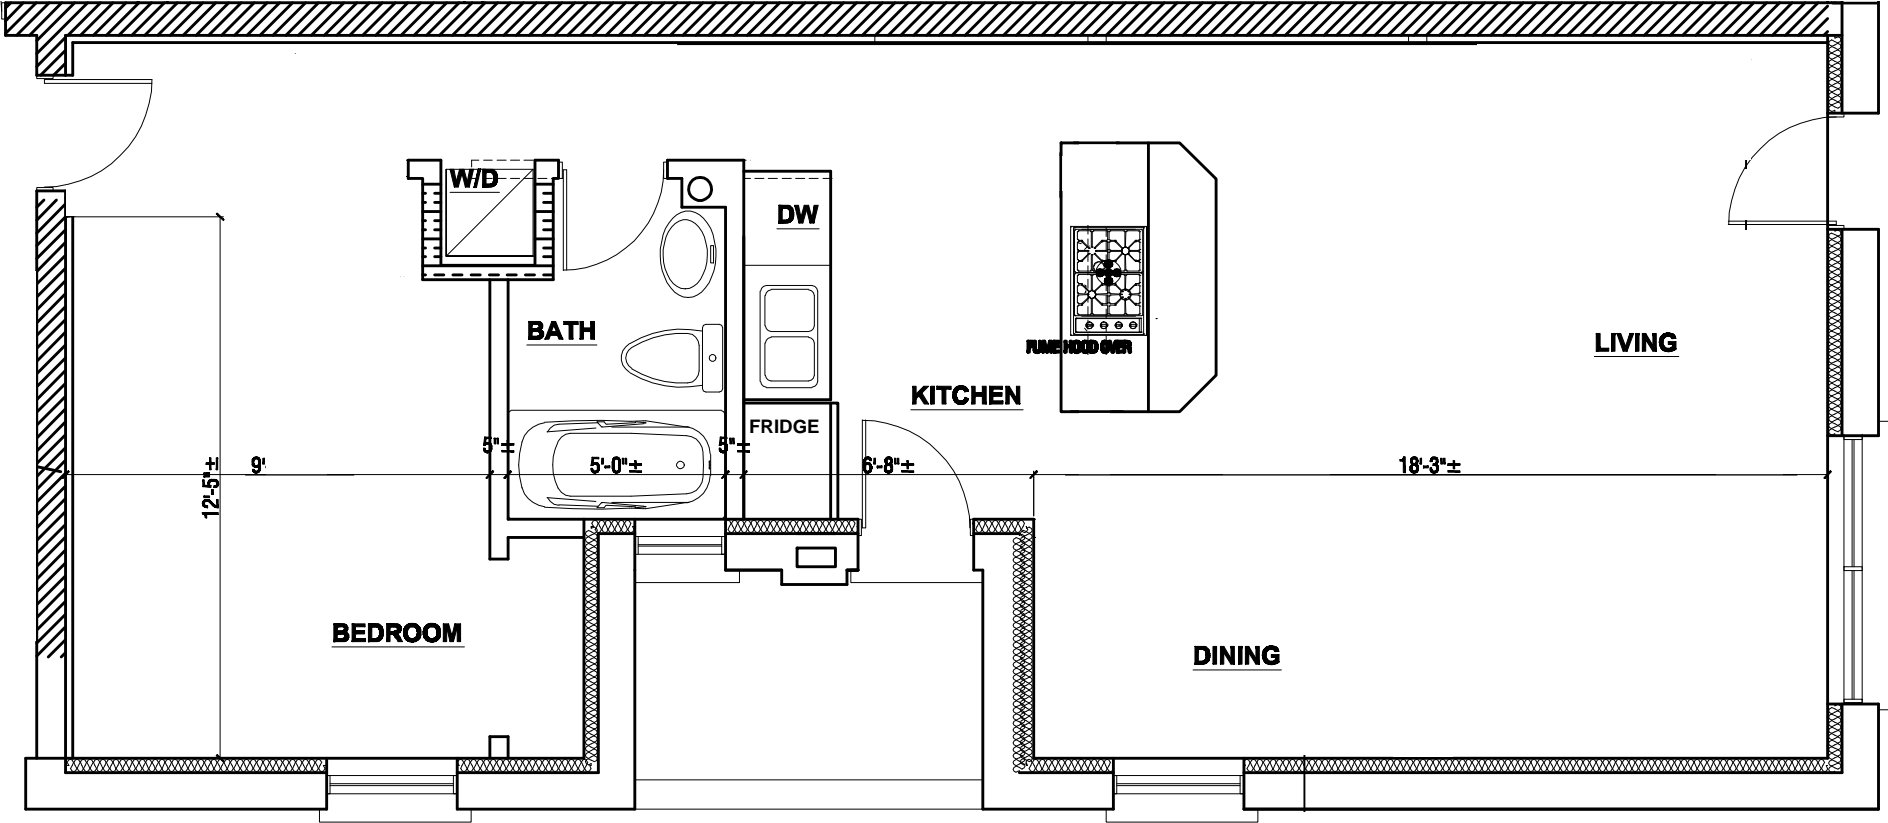

PLAN-B

Materials, Specifications and Floor Plans are subject to change without notice.
All renderings are Artist's conceptions. All floor plans are approximate dimensions.
Actual usable floor space may vary from stated floor area. E. & O. E.

ONE BEDROOM - 620 Sq. Ft.

85 Beech Avenue.